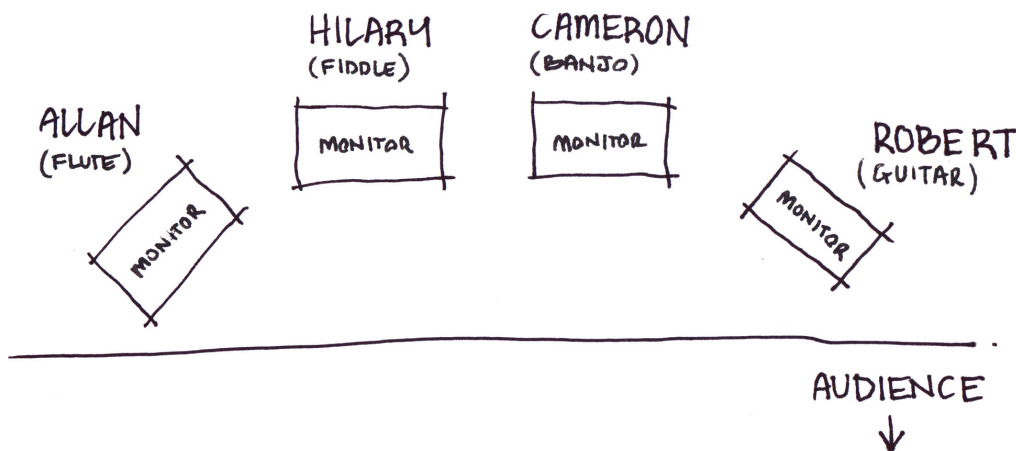

STAGE PLOT

If you have any queries please contact:
Robert Hillman
tolka.mail@gmail.com
0402483101
or 07448314538 (UK)