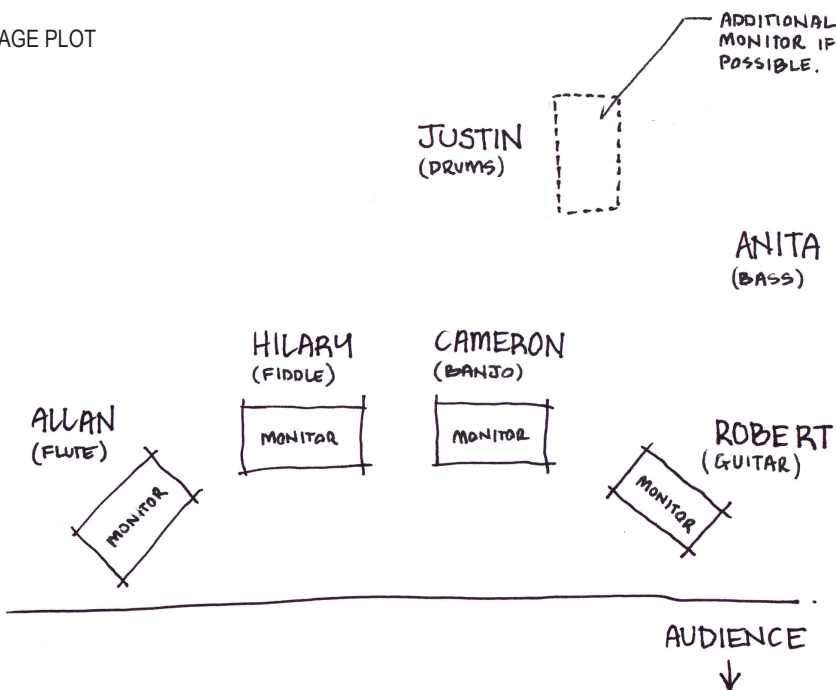

**TOLKA (BIG BAND)
TECH RIDER**

CHANNEL LIST

1 FLUTE , WHISTLE & ALLAN VOX	VOX MIC	ALLAN
2 FIDDLE	XLR LINE (WITH PHANTOM)	HILARY
3 BANJO	XLR LINE (WITH PHANTOM)	CAMERON
4 GUITAR	DI	ROBERT
5 HILARY VOX	VOX MIC	HILARY
6 ROBERT VOX	VOX MIC	ROBERT
7 BASS	DI or BASS AMP	ANITA
DRUMS		JUSTIN

DRUM SET UP

- 18" KICK
- 12" KICK TOM
- 14" FLOOR TOM
- 14" SNARE
- HATS
- CRASH
- RIDE

STAGE PLOT

If you have any queries please contact:
 Robert Hillman
 tolka.mail@gmail.com
 0402483101
 or 07448314538 (UK)